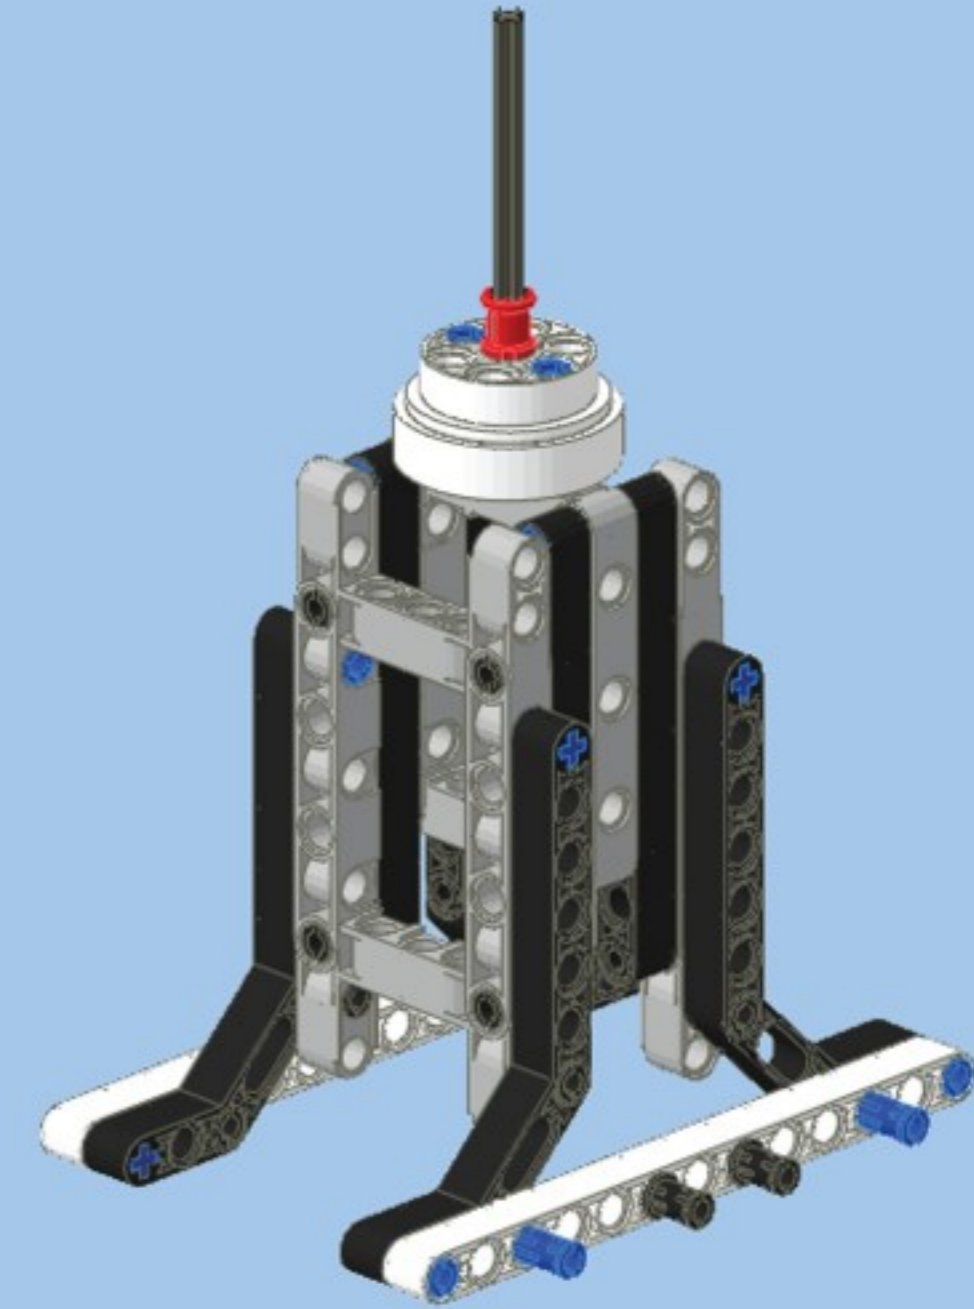

HELICOPTER

By Yoshihito Isogawa

Building instructions by [Robin](#)

MINDSTORMS ROBOT REMIX (A pilot project for the MCP15)
JUNE #1: 31313 x 42040

By Yoshihito Isogawa

9

11

10

2

3

4

19

20

21

1 **2** **3**

1
 2x [black pin], 1x [black Technic beam 15], 2x [blue pin]