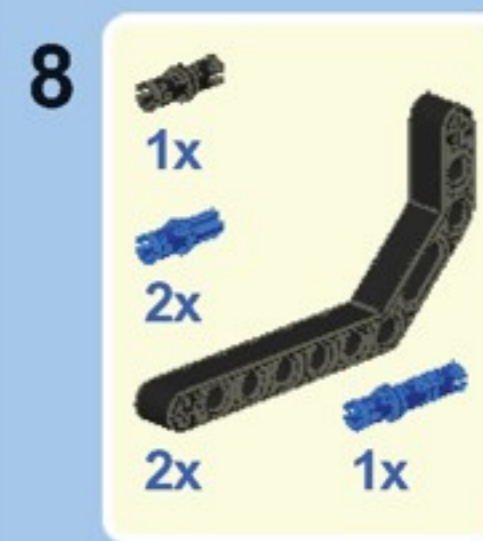

HELICOPTER

By Yoshihito Isogawa

Building instructions by [Robin](#)

MINDSTORMS ROBOT REMIX (A pilot project for the MCP15)
JUNE #1: 31313 x 42040

By Yoshihito Isogawa

9

11

10

2

3

4

19

20

21

1 **2** **3**

1
 2x [black pin], 1x [black Technic beam 15], 2x [blue pin]