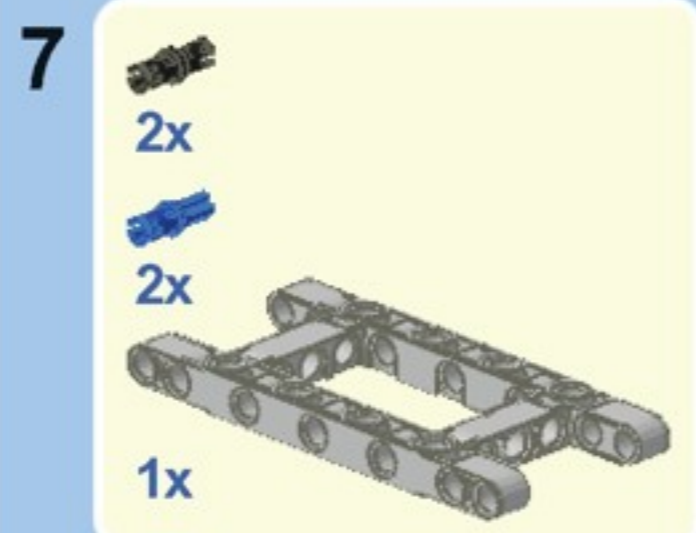

HELICOPTER

By Yoshihito Isogawa

Building instructions by [Robin](#)

MINDSTORMS ROBOT REMIX (A pilot project for the MCP15)
JUNE #1: 31313 x 42040

By Yoshihito Isogawa

9

11

10

2

3

4

19

20

21

1 **2** **3**

1
 2x [black pin], 1x [black Technic beam 15], 2x [blue pin]