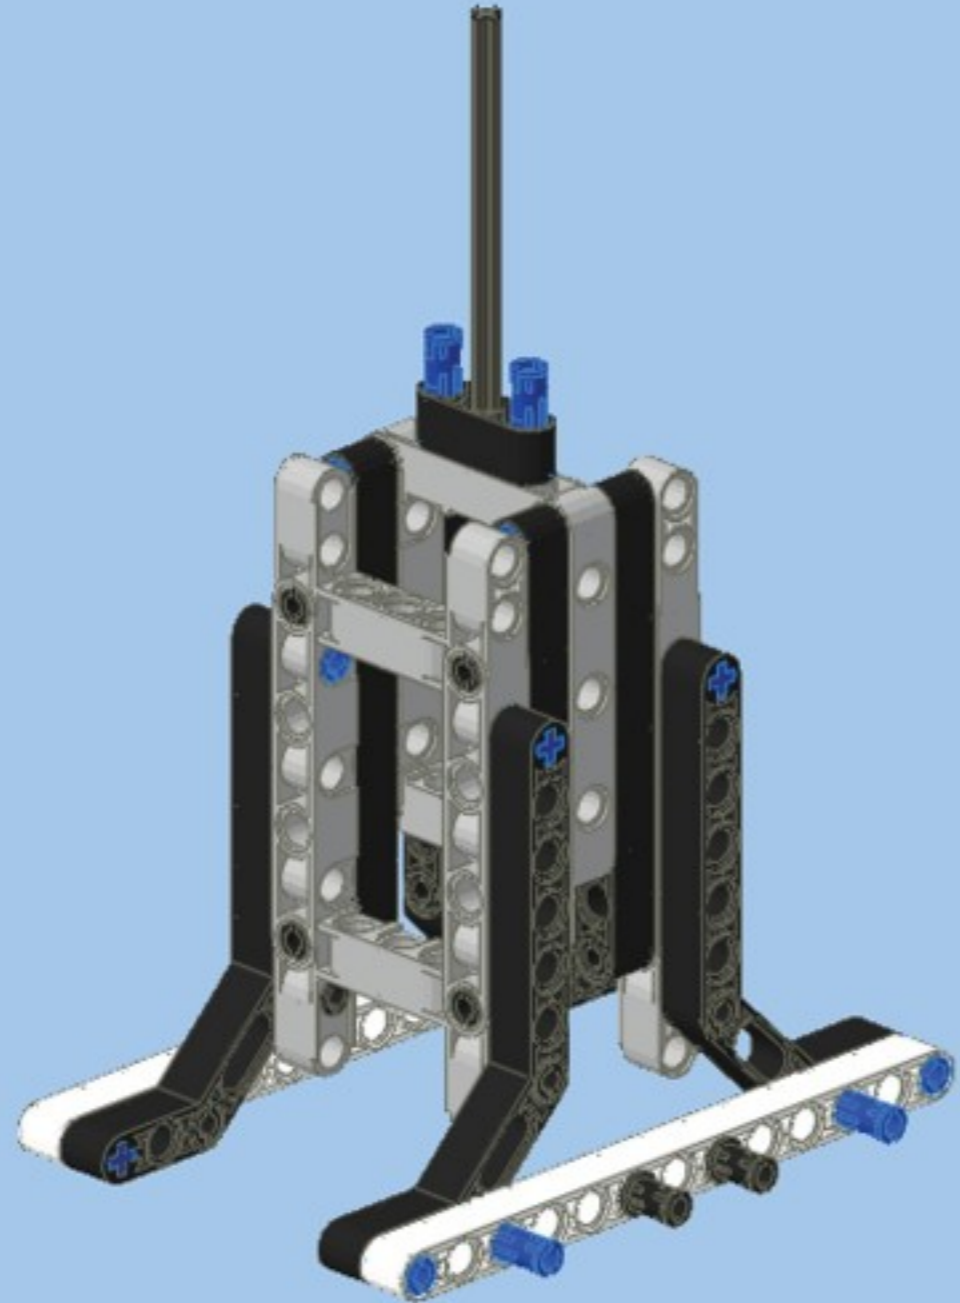

HELICOPTER

By Yoshihito Isogawa

Building instructions by [Robin](#)

MINDSTORMS ROBOT REMIX (A pilot project for the MCP15)
JUNE #1: 31313 x 42040

By Yoshihito Isogawa

9

11

10

2

3

4

19

20

21

1 **2** **3**

1
 2x [black pin], 1x [black Technic beam 15], 2x [blue pin]

2
 2x [silver axle], 2x [red Technic pin]

3
 2x [blue pin], 2x [silver axle]

4
 2x [black pin], 1x [black Technic beam 15], 2x [blue pin]

5
 2x [yellow gear], 2x [black axle], 2x [silver axle]

6
 1x [black Technic beam 9], 4x [black pin]