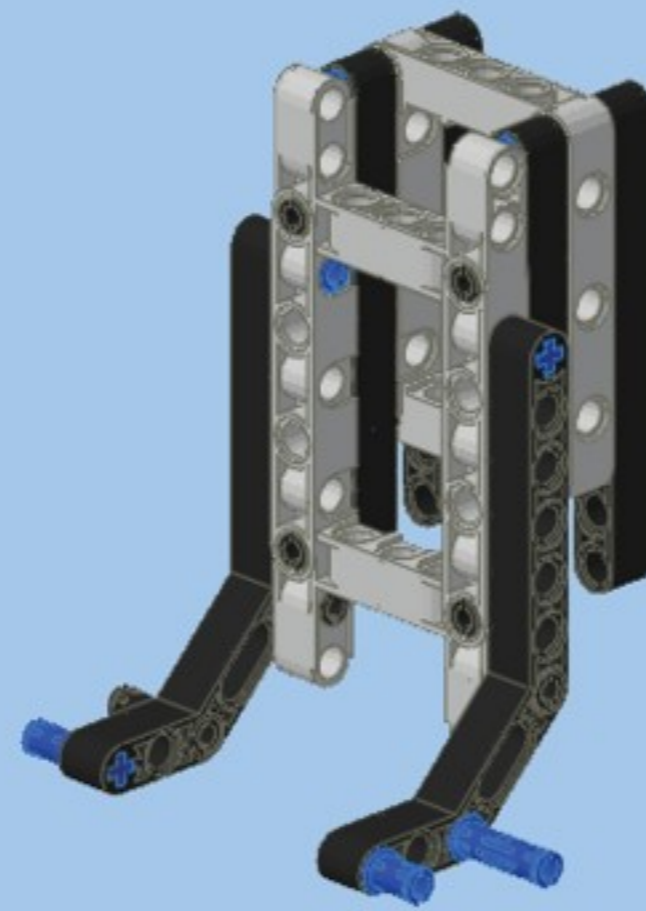

HELICOPTER

By Yoshihito Isogawa

Building instructions by [Robin](#)

MINDSTORMS ROBOT REMIX (A pilot project for the MCP15)
JUNE #1: 31313 x 42040

By Yoshihito Isogawa

9

11

10

2

3

4

19

20

21

1 **2** **3**

1
 2x [black pin], 1x [black Technic beam 15], 2x [blue pin]