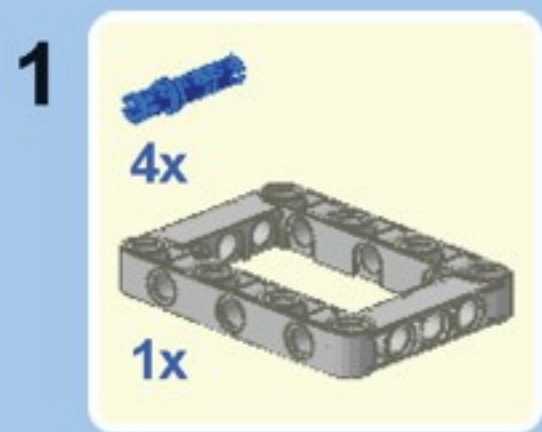

HELICOPTER

By Yoshihito Isogawa

Building instructions by [Robin](#)

MINDSTORMS ROBOT REMIX (A pilot project for the MCP15)
JUNE #1: 31313 x 42040

By Yoshihito Isogawa

9

11

10