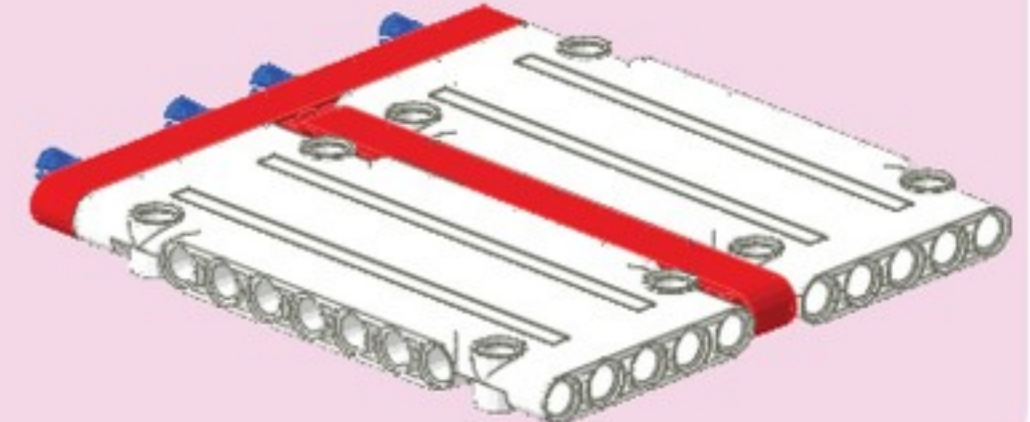

HELICOPTER

By Yoshihito Isogawa

Building instructions by [Robin](#)

MINDSTORMS ROBOT REMIX (A pilot project for the MCP15)
JUNE #1: 31313 x 42040

By Yoshihito Isogawa

9

11

10

12

13

14

15

16

17

18

1

2

3

4

19

20

21

1 **2** **3**

1
 2x [black pin], 1x [black Technic beam 15], 2x [blue pin]