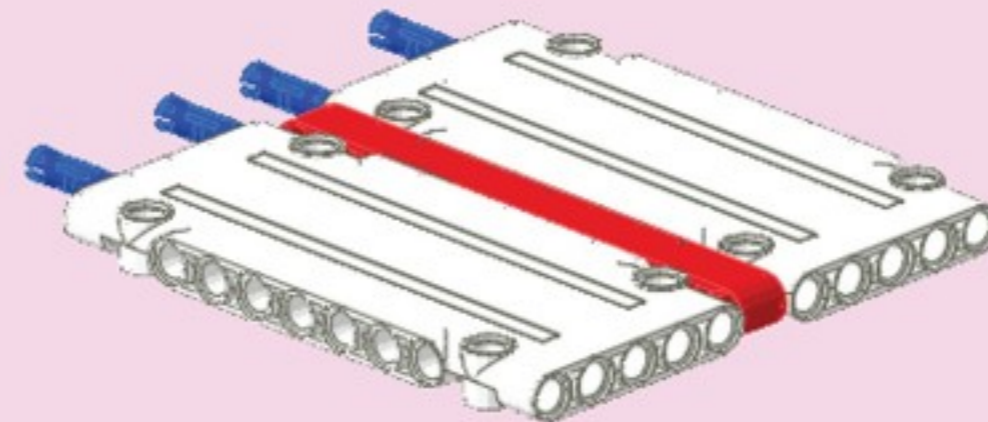

HELICOPTER

By Yoshihito Isogawa

Building instructions by [Robin](#)

MINDSTORMS ROBOT REMIX (A pilot project for the MCP15)
JUNE #1: 31313 x 42040

By Yoshihito Isogawa

9

11

10

12

13

14

15

16

17

18

1

2

3

4

19

20

21

1 **2** **3**

1
 2x [black pin], 1x [black Technic beam 15], 2x [blue pin]